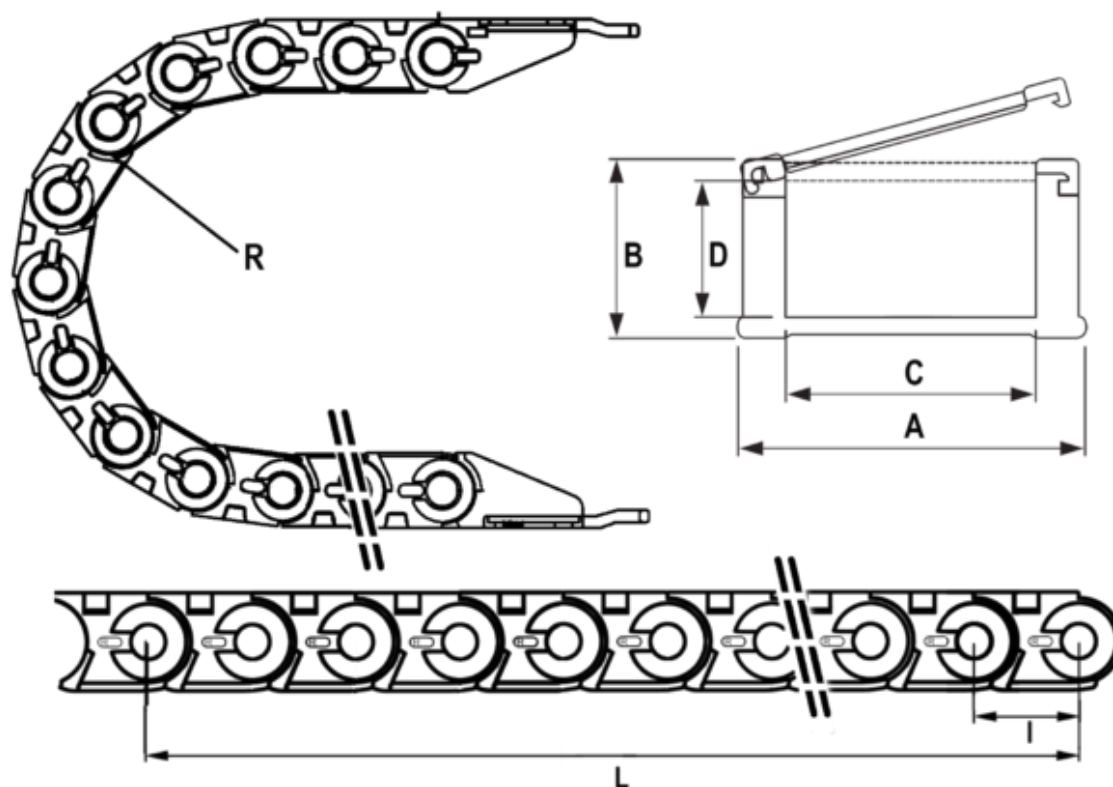

Data Sheet

Article number: 18CPS03035R048

Description: Cable chain, CPS MINI
Type CPS030.35.R48-990L (33 LK)

Measures

Full length	= 990mm
Inside Height	= 19
Inside Width	= 35
Link Length(Pitch)	= 30
Outside Height	= 26
Outside Width	= 51
Radius	= 048